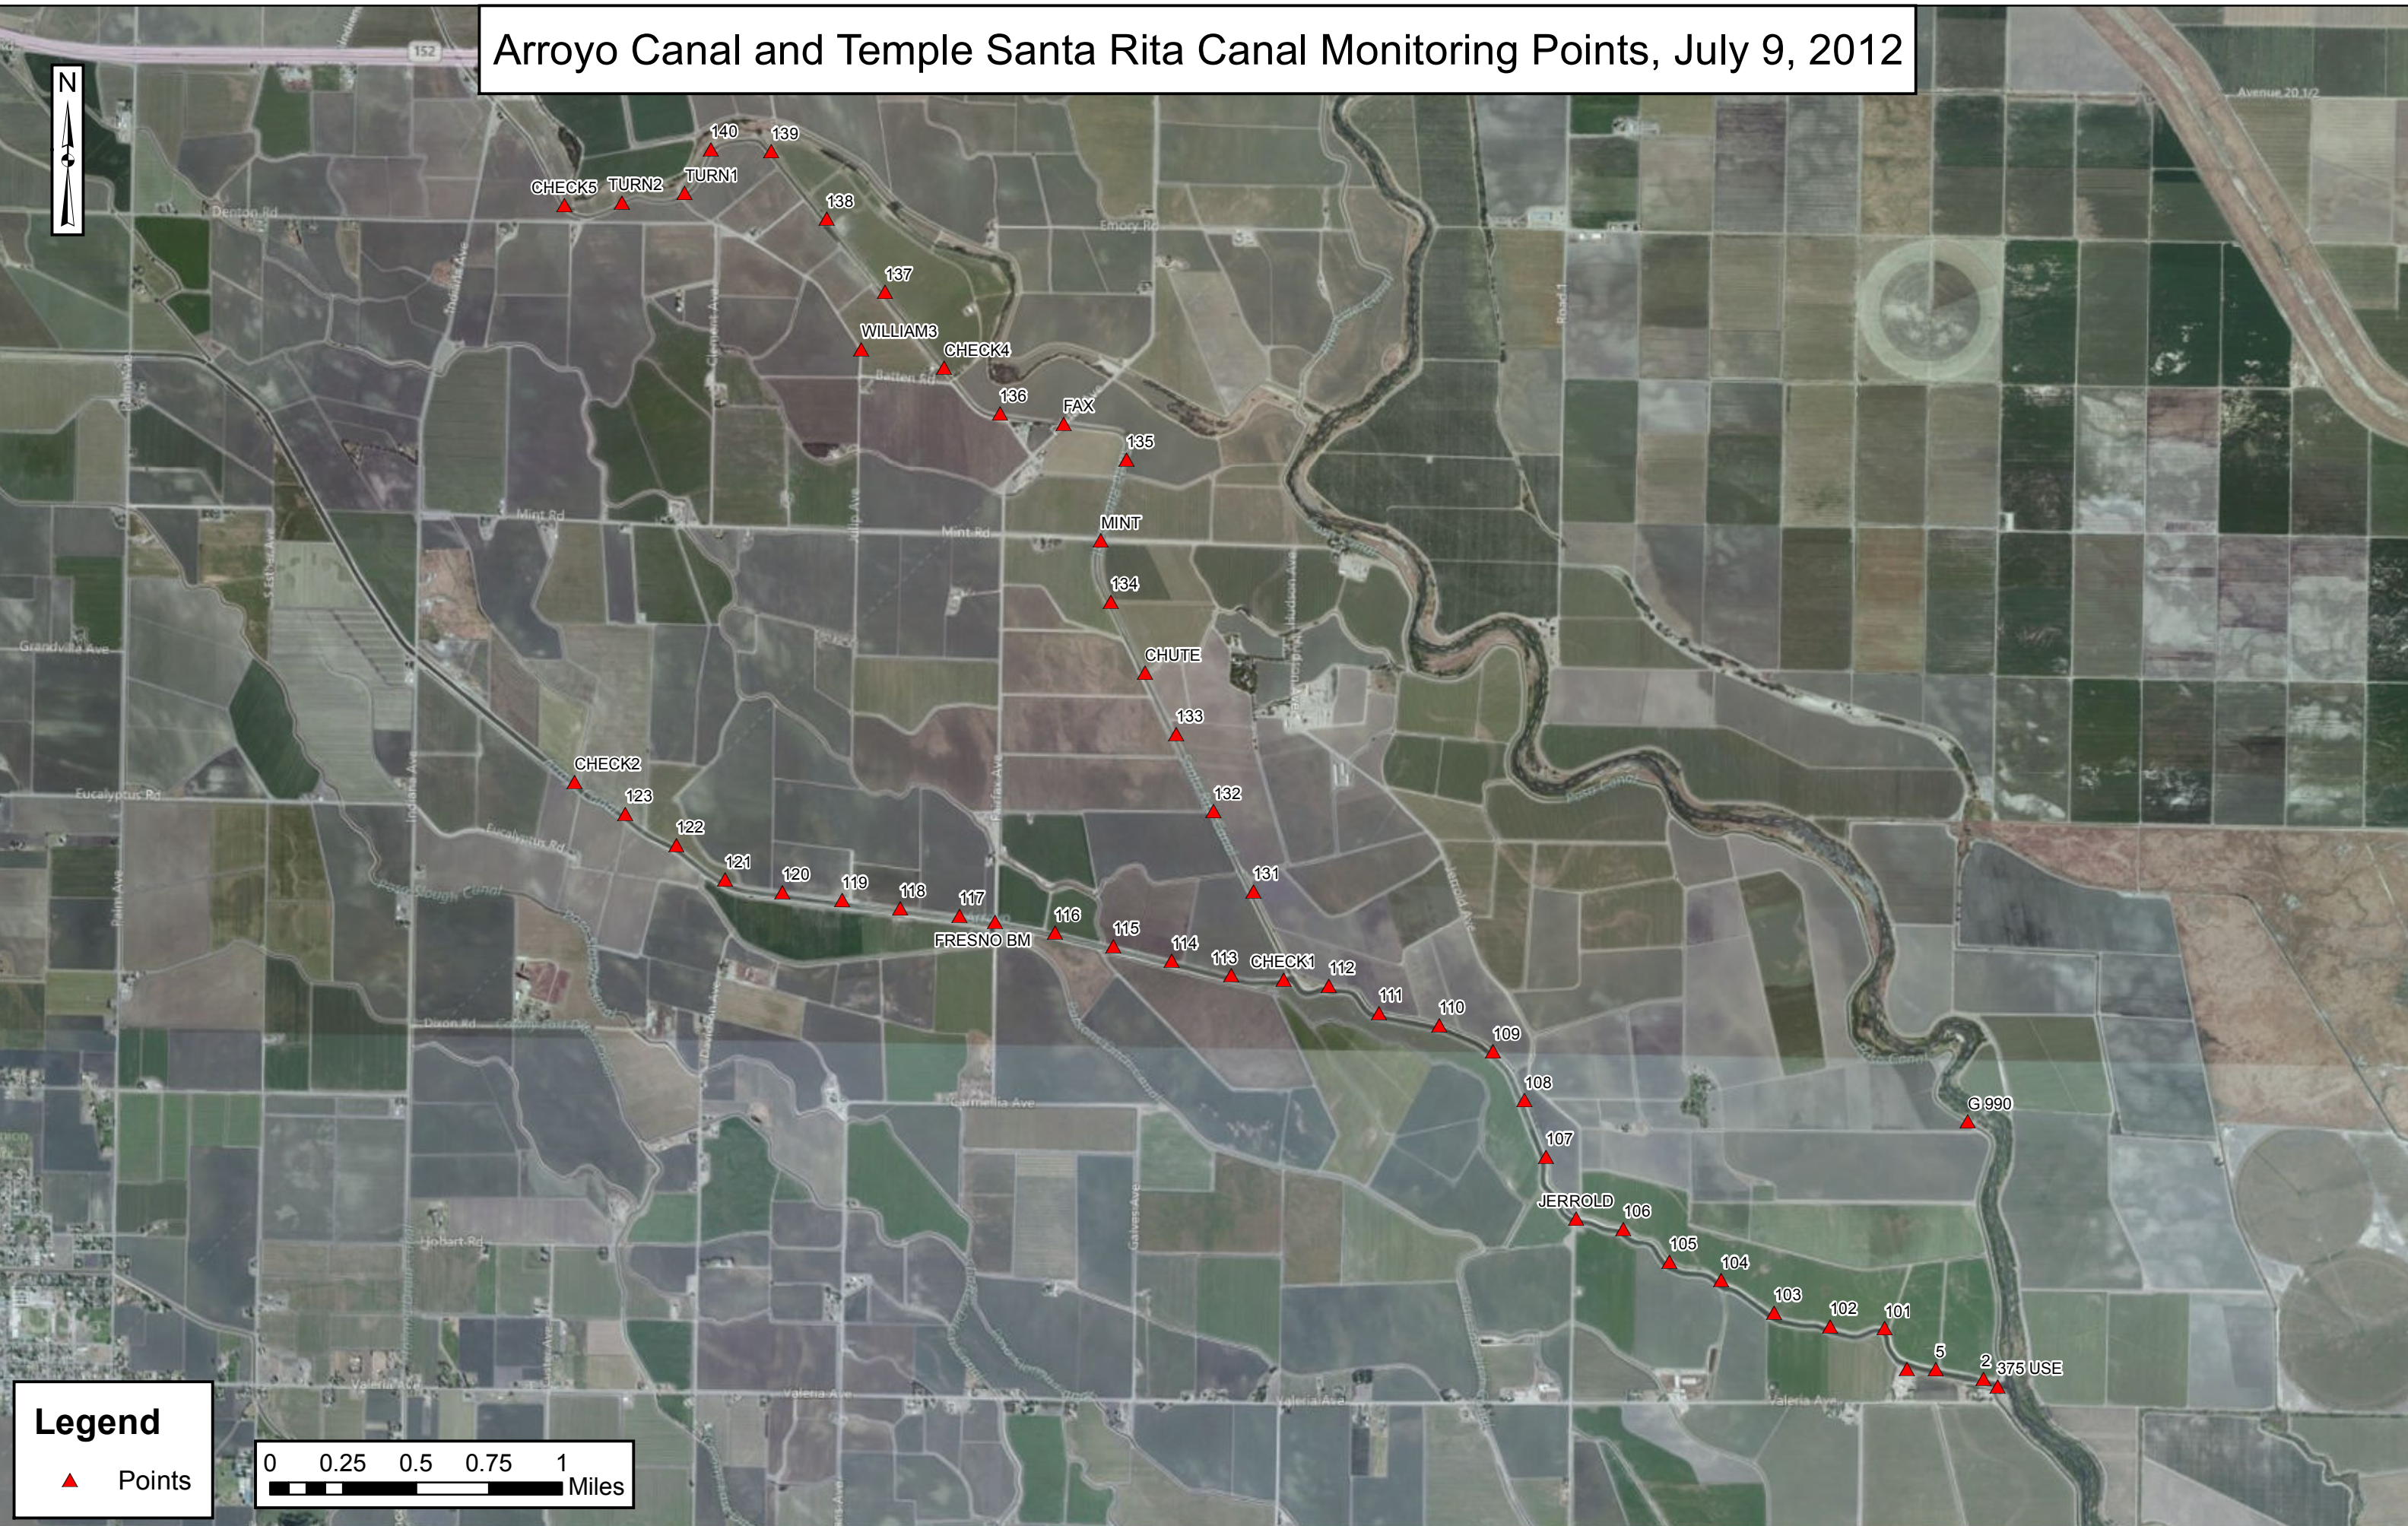

# Arroyo Canal and Temple Santa Rita Canal Monitoring Points, July 9, 2012

## Legend

▲ Points